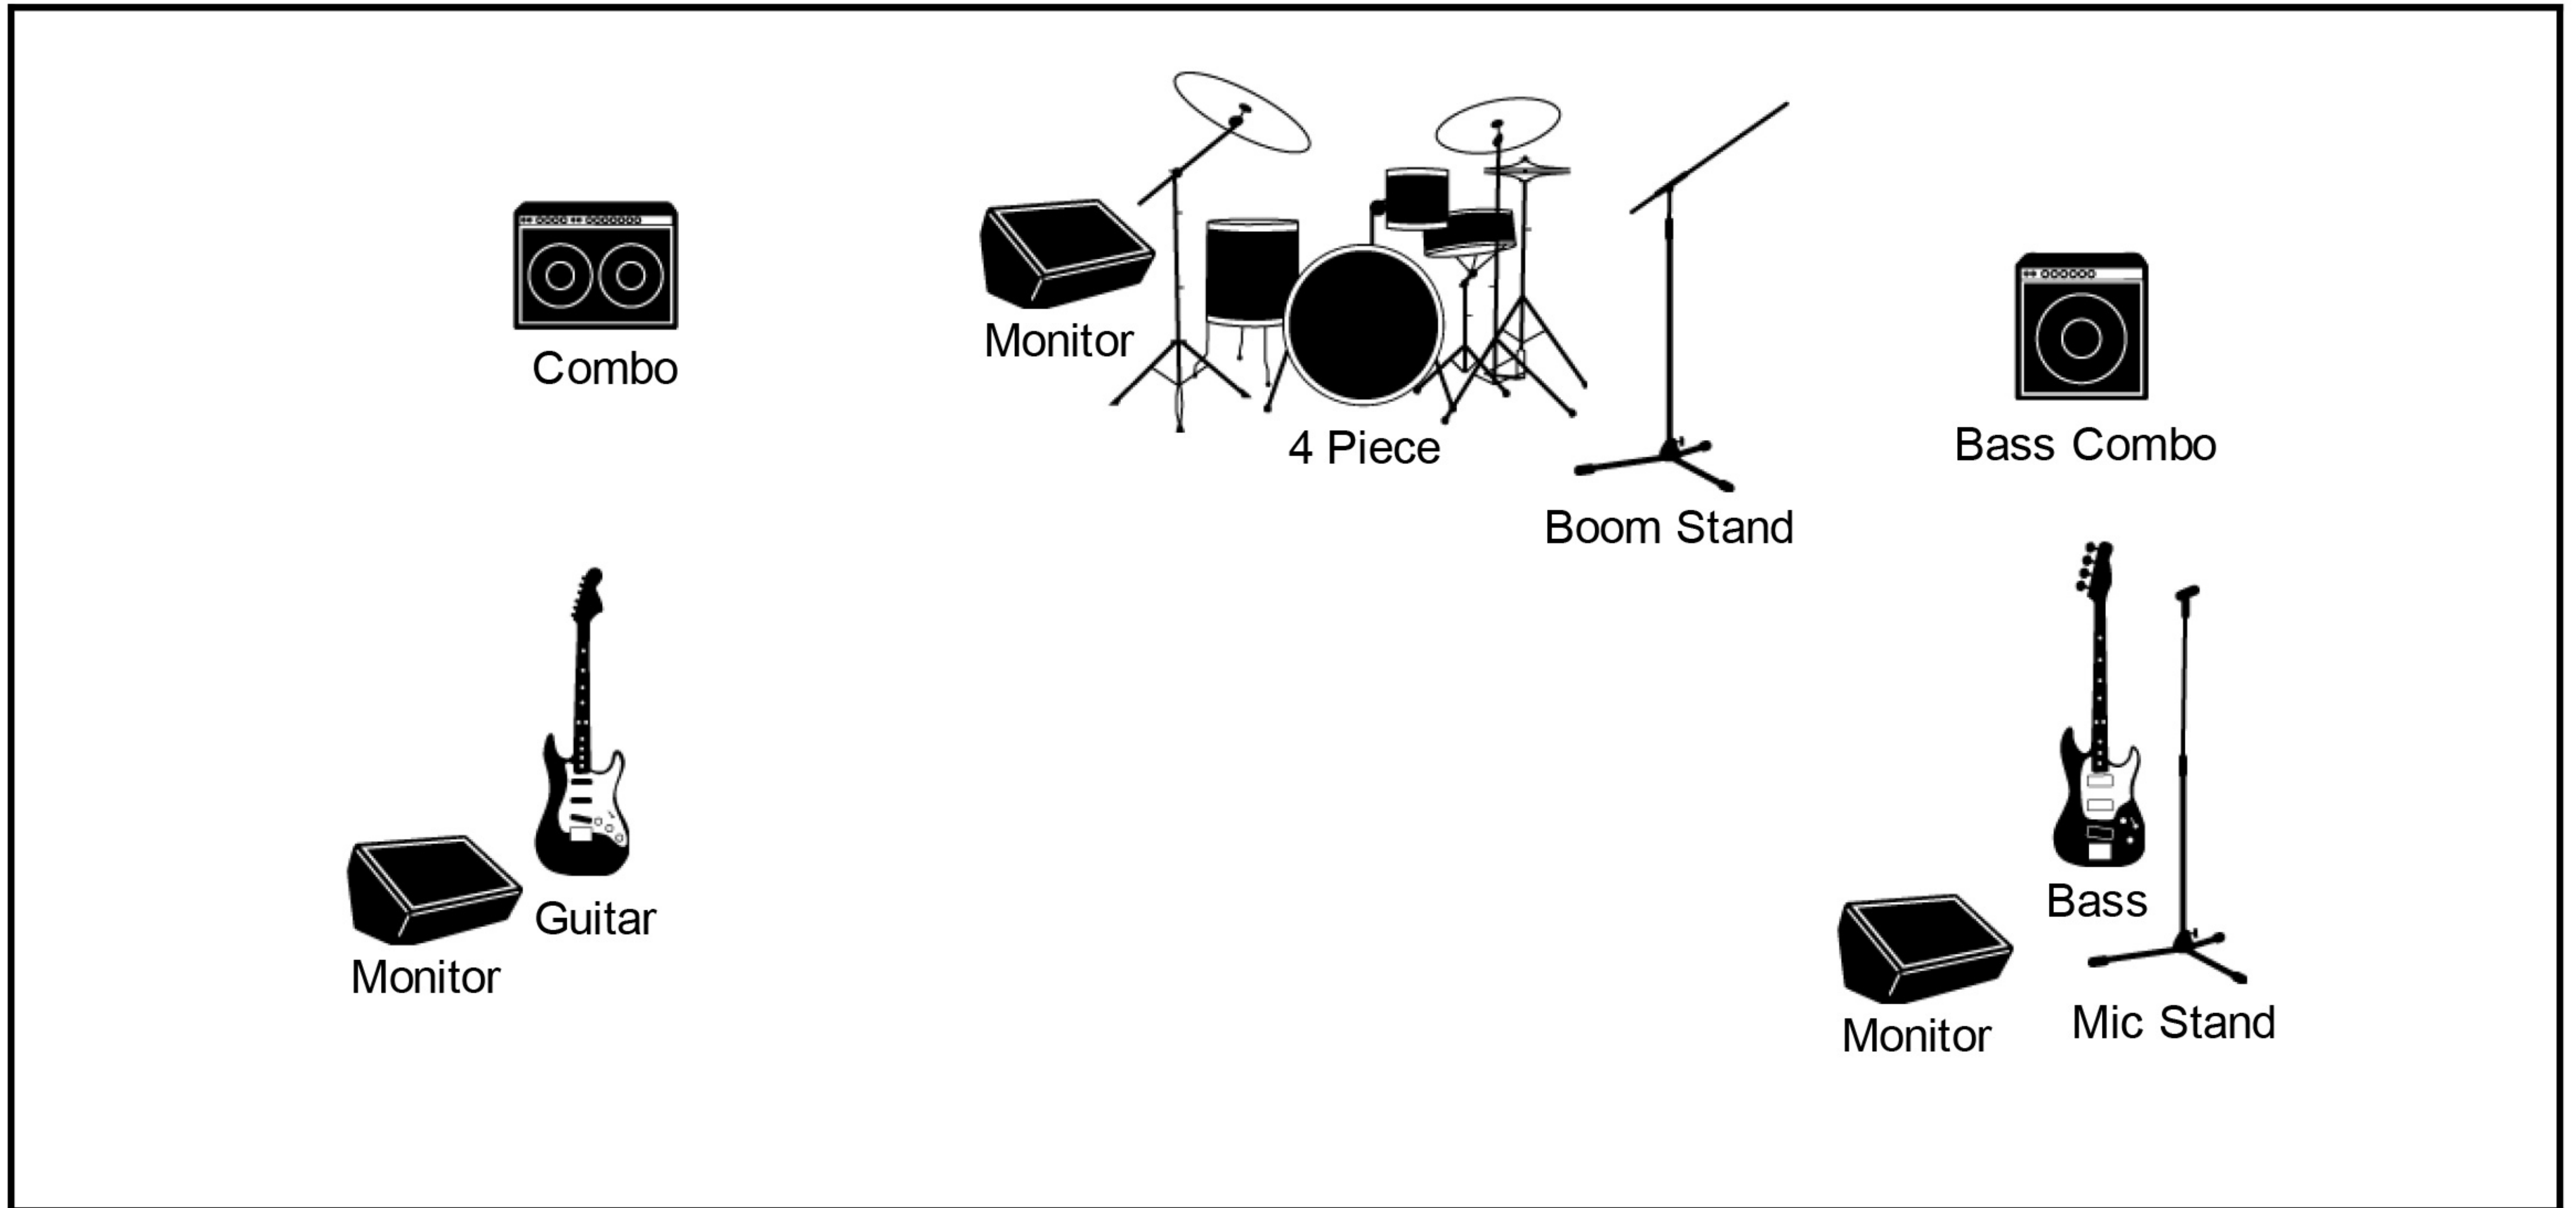

STANDARD 2017 STAGE PLOT

GROWN UP AVENGER STUFF

STAGE

NOTES

- Drummer generally sets up sideways - facing stage left.
- In ear monitors available for both **Bass and Drum** vocals

INPUT LIST

- Bass Vocals (Stage Left)
- Bass Combo (Stage Left)
- Bass DI - Octave Mix Signal - (Stage Left)
- Drum Vocals (Rear)
- Guitar Combo - (Stage Right)