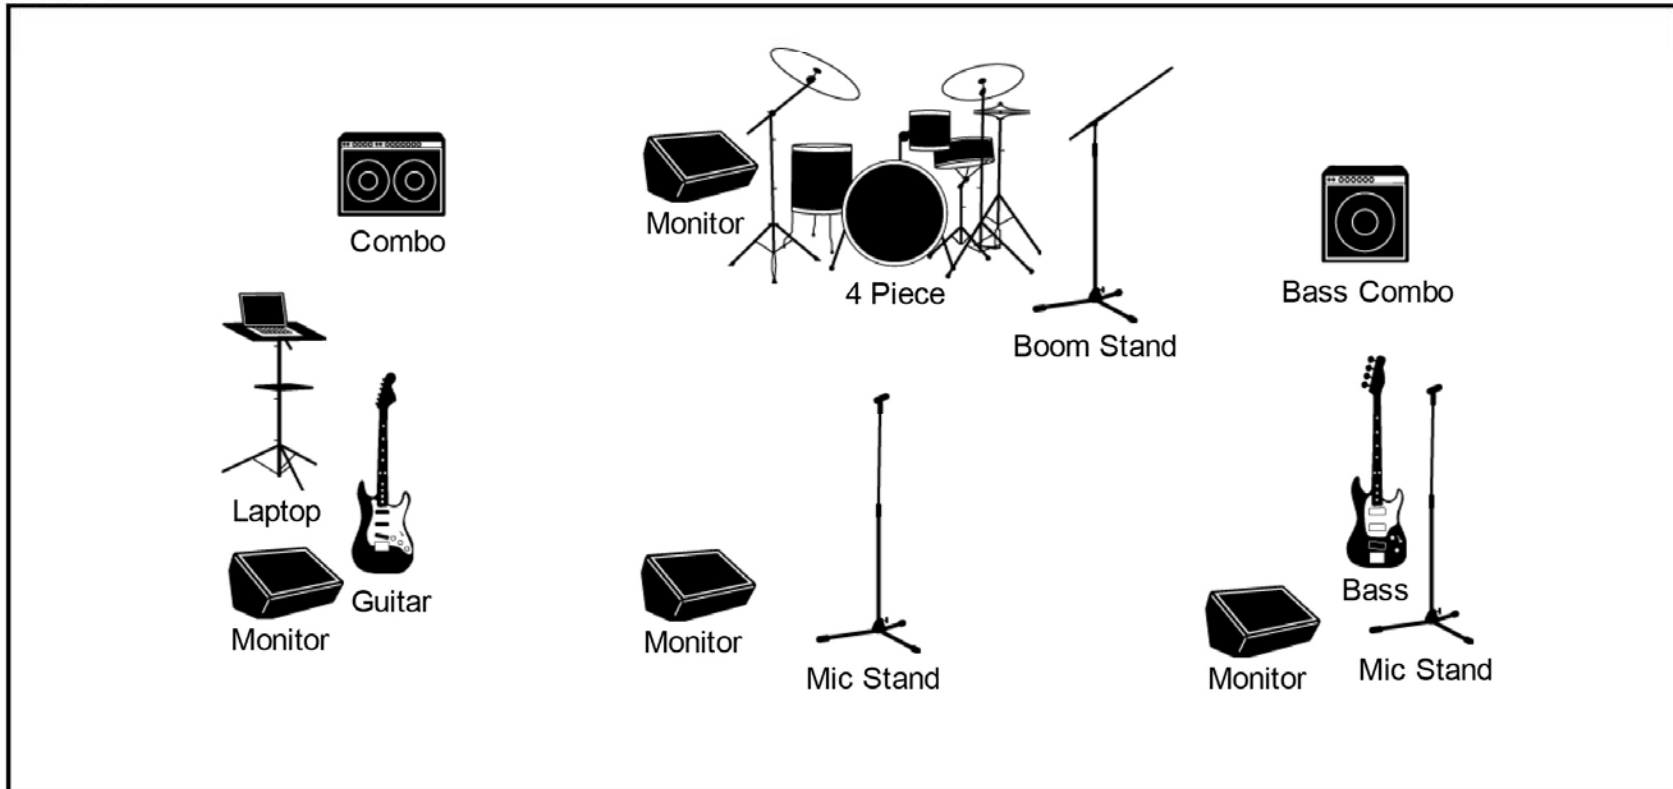

STANDARD 2017 STAGE PLOT

GROWN UP AVENGER STUFF

STAGE

NOTES

- Drummer generally sets up sideways - facing stage left.
- In ear monitors available for both Main and Bass Backing vocals
- Optimal shown, simpler version: remove Laptop & Drum Vocals & Octave Signal

INPUT LIST

- Lead Vocals (Center) - Has own wireless mic
- Bass Vocals (Stage Left)
- Bass Combo (Stage Left)
- Bass DI - Octave Mix Signal - (Stage Left)
- Drum Vocals (Rear)
- Guitar Combo - (Stage Right)
- Laptop - DI stereo or dual mono preferred (Stage Right)