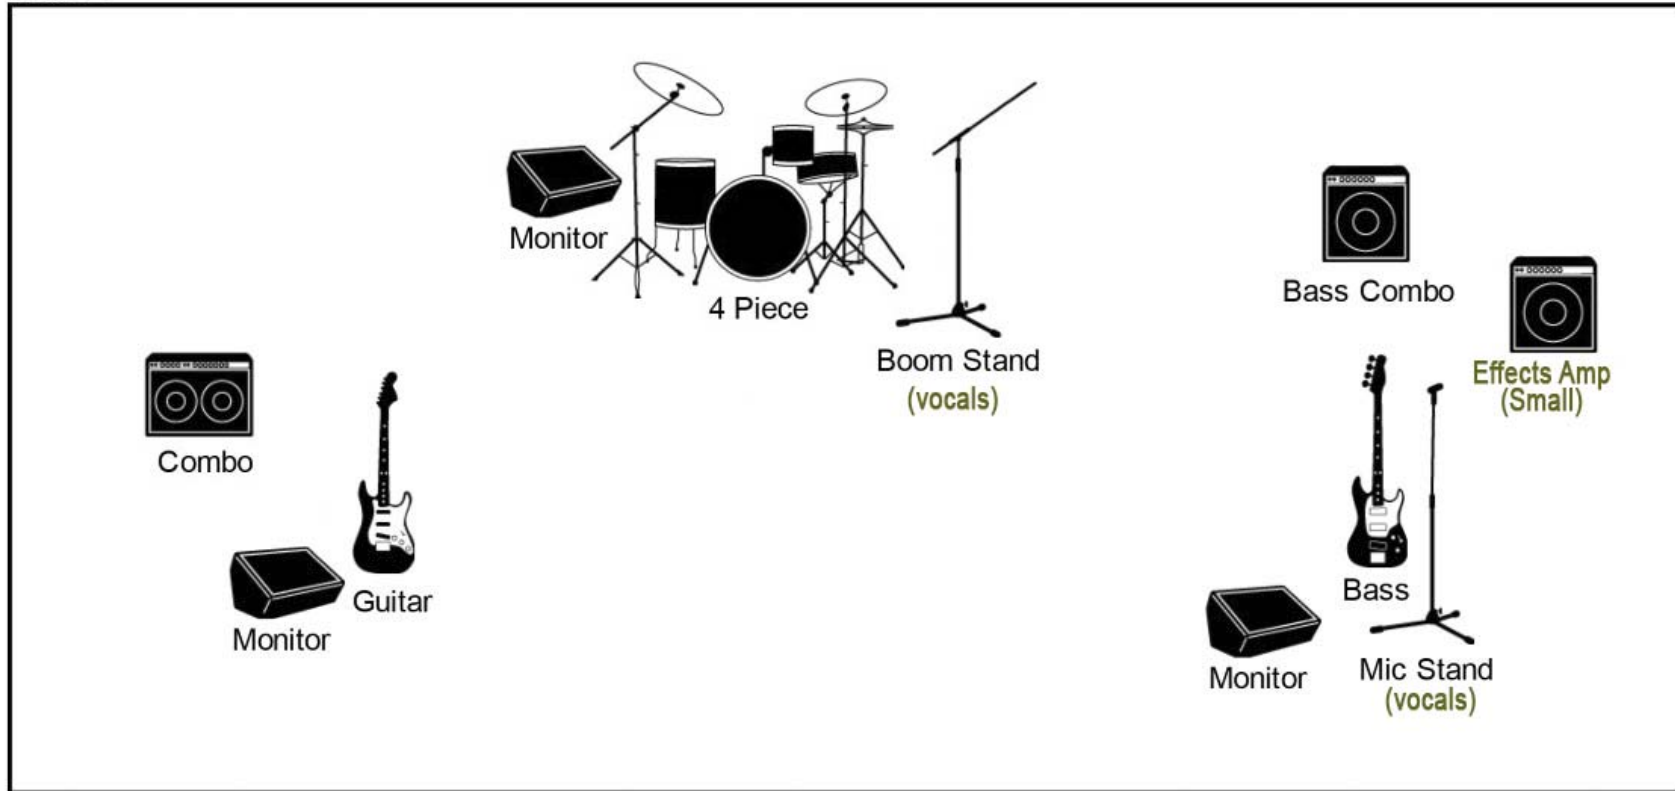

STANDARD 2018 STAGE PLOT

GROWN UP AVENGER STUFF

STAGE

AUDIENCE

NOTES

- **Drummer generally sets up sideways (facing stage left)**
- **Drummer and Bassist use in-ear monitors (direct line-in and controlled by band)**
- **Bassist and Drummer share lead vocals (should be equal in mix)**

INPUT LIST

- Bassist (stage left) - lead vocals, has own mic. Uses 2x10 Bass Combo and small Effects Amp**
- Drummer (center) - lead vocals, has own mic and boom stand. 4 piece drum kit.**
- Guitarist (stage right) - combo amp**